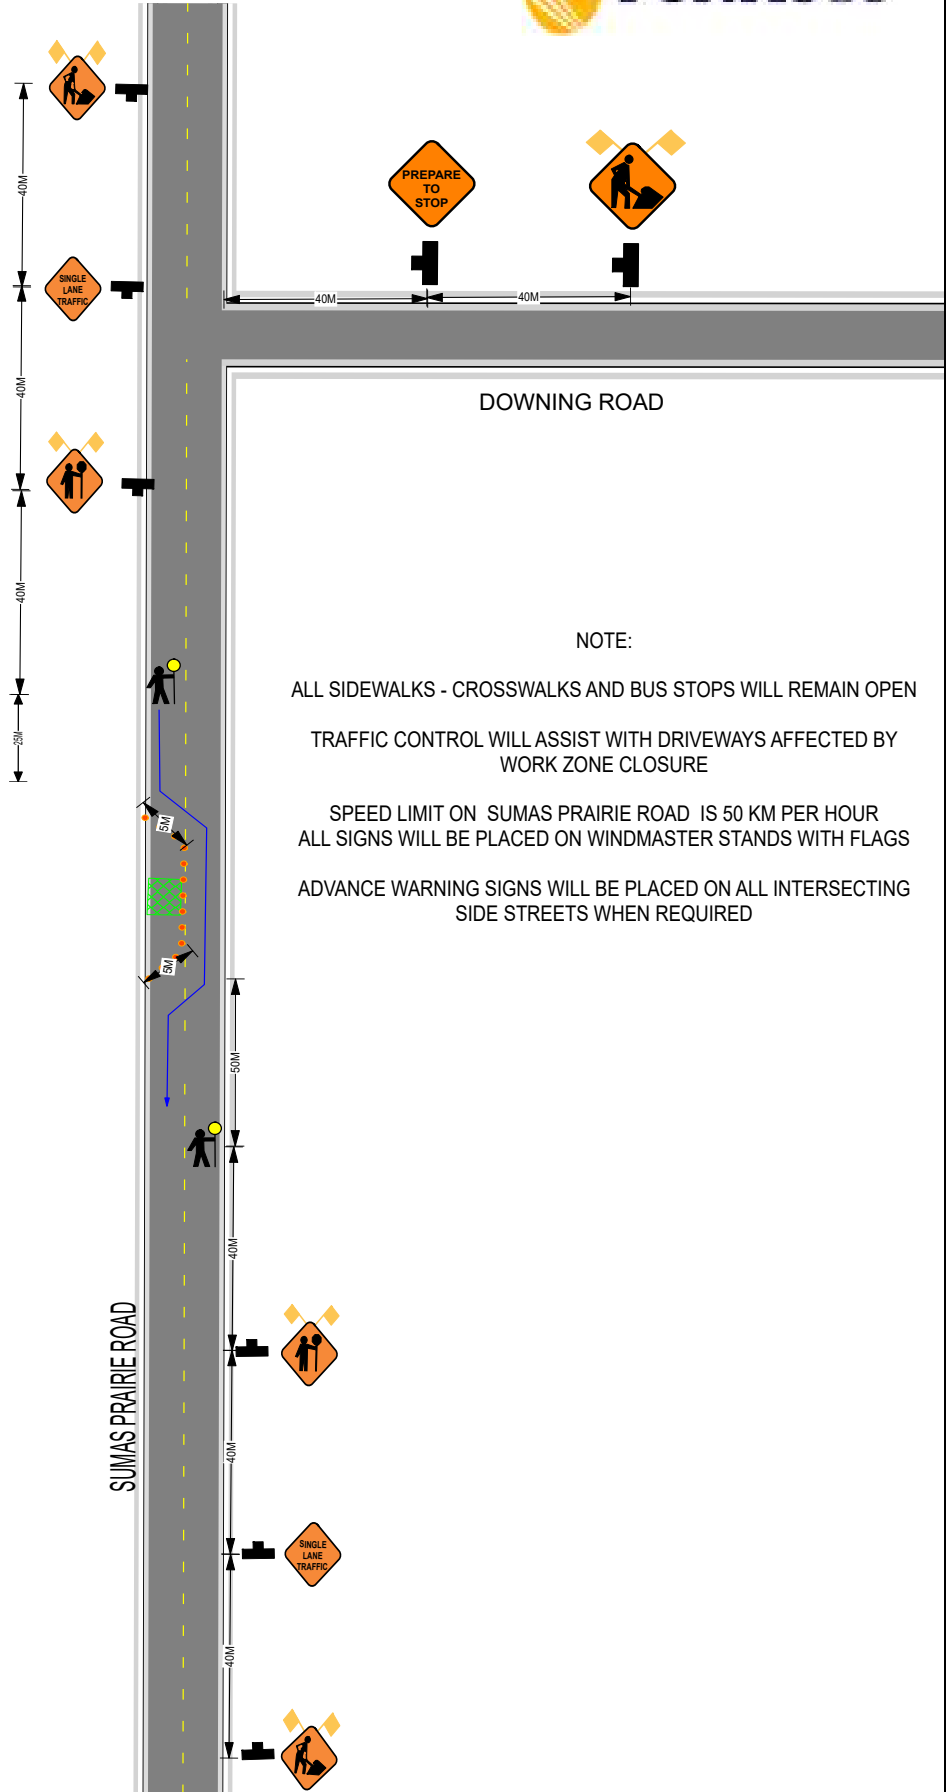

FORTIS BC GAS SERVICE INSTALLATION
 6257 SUMAS PRAIRIE ROAD, CHILLIWACK
 JOB# - 31161860

NOVEMBER 2020
 HOUR OF OPERATION 7:00AM - 5:00PM

DOWNING ROAD

NOTE:

- ALL SIDEWALKS - CROSSWALKS AND BUS STOPS WILL REMAIN OPEN
- TRAFFIC CONTROL WILL ASSIST WITH DRIVEWAYS AFFECTED BY WORK ZONE CLOSURE
- SPEED LIMIT ON SUMAS PRAIRIE ROAD IS 50 KM PER HOUR
- ALL SIGNS WILL BE PLACED ON WINDMASTER STANDS WITH FLAGS
- ADVANCE WARNING SIGNS WILL BE PLACED ON ALL INTERSECTING SIDE STREETS WHEN REQUIRED

LEGEND

- DIRECTION TRAFFIC FLOW
- TUBULAR MARKERS
- WORK AREA
- SIGN STANDS
- TRAFFIC CONTROLLER
- BUS STOP